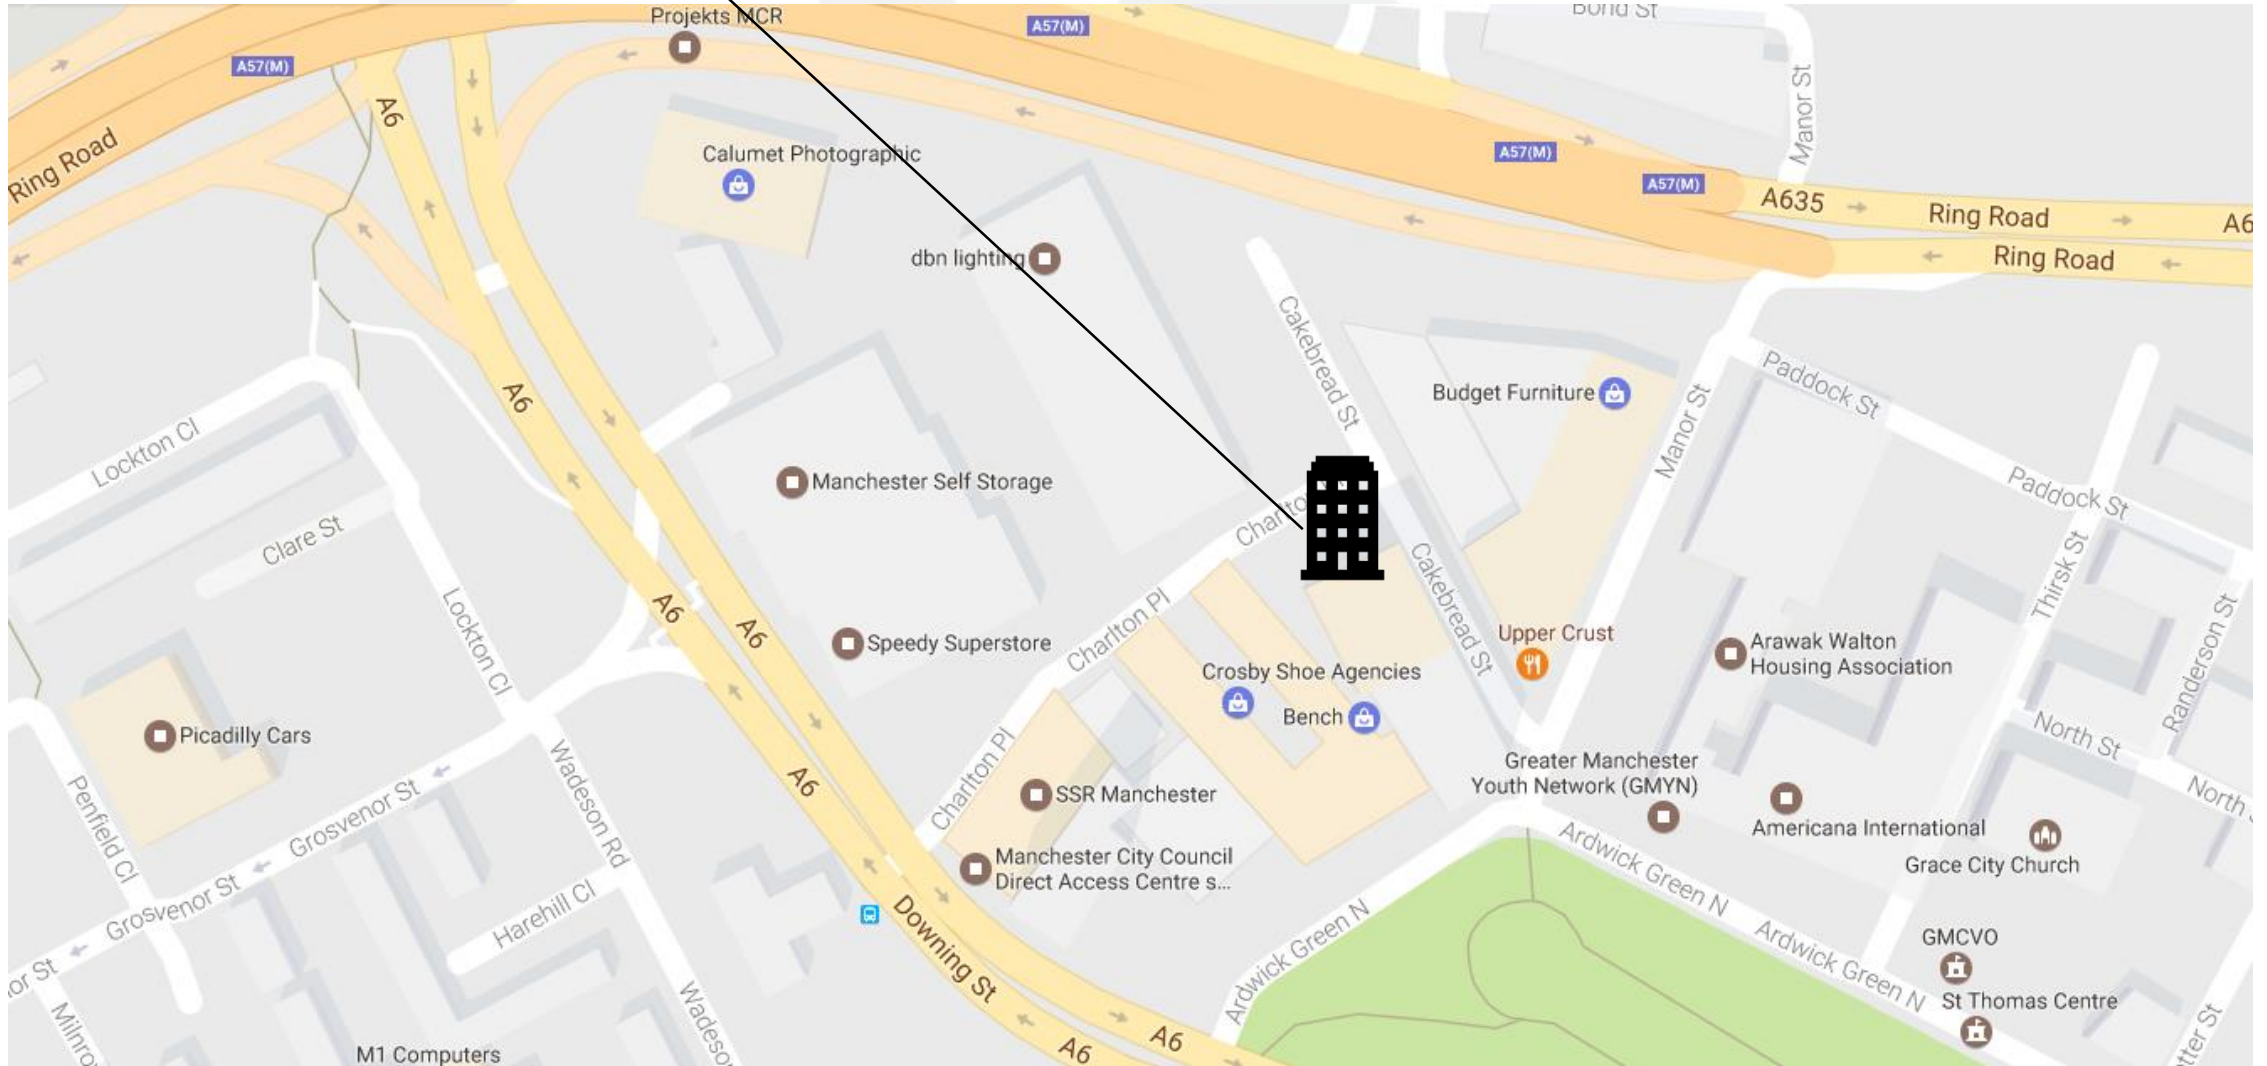

Progress Centre is located on the corner of Charlton Place & Cakebread Street

Main entrance & reception