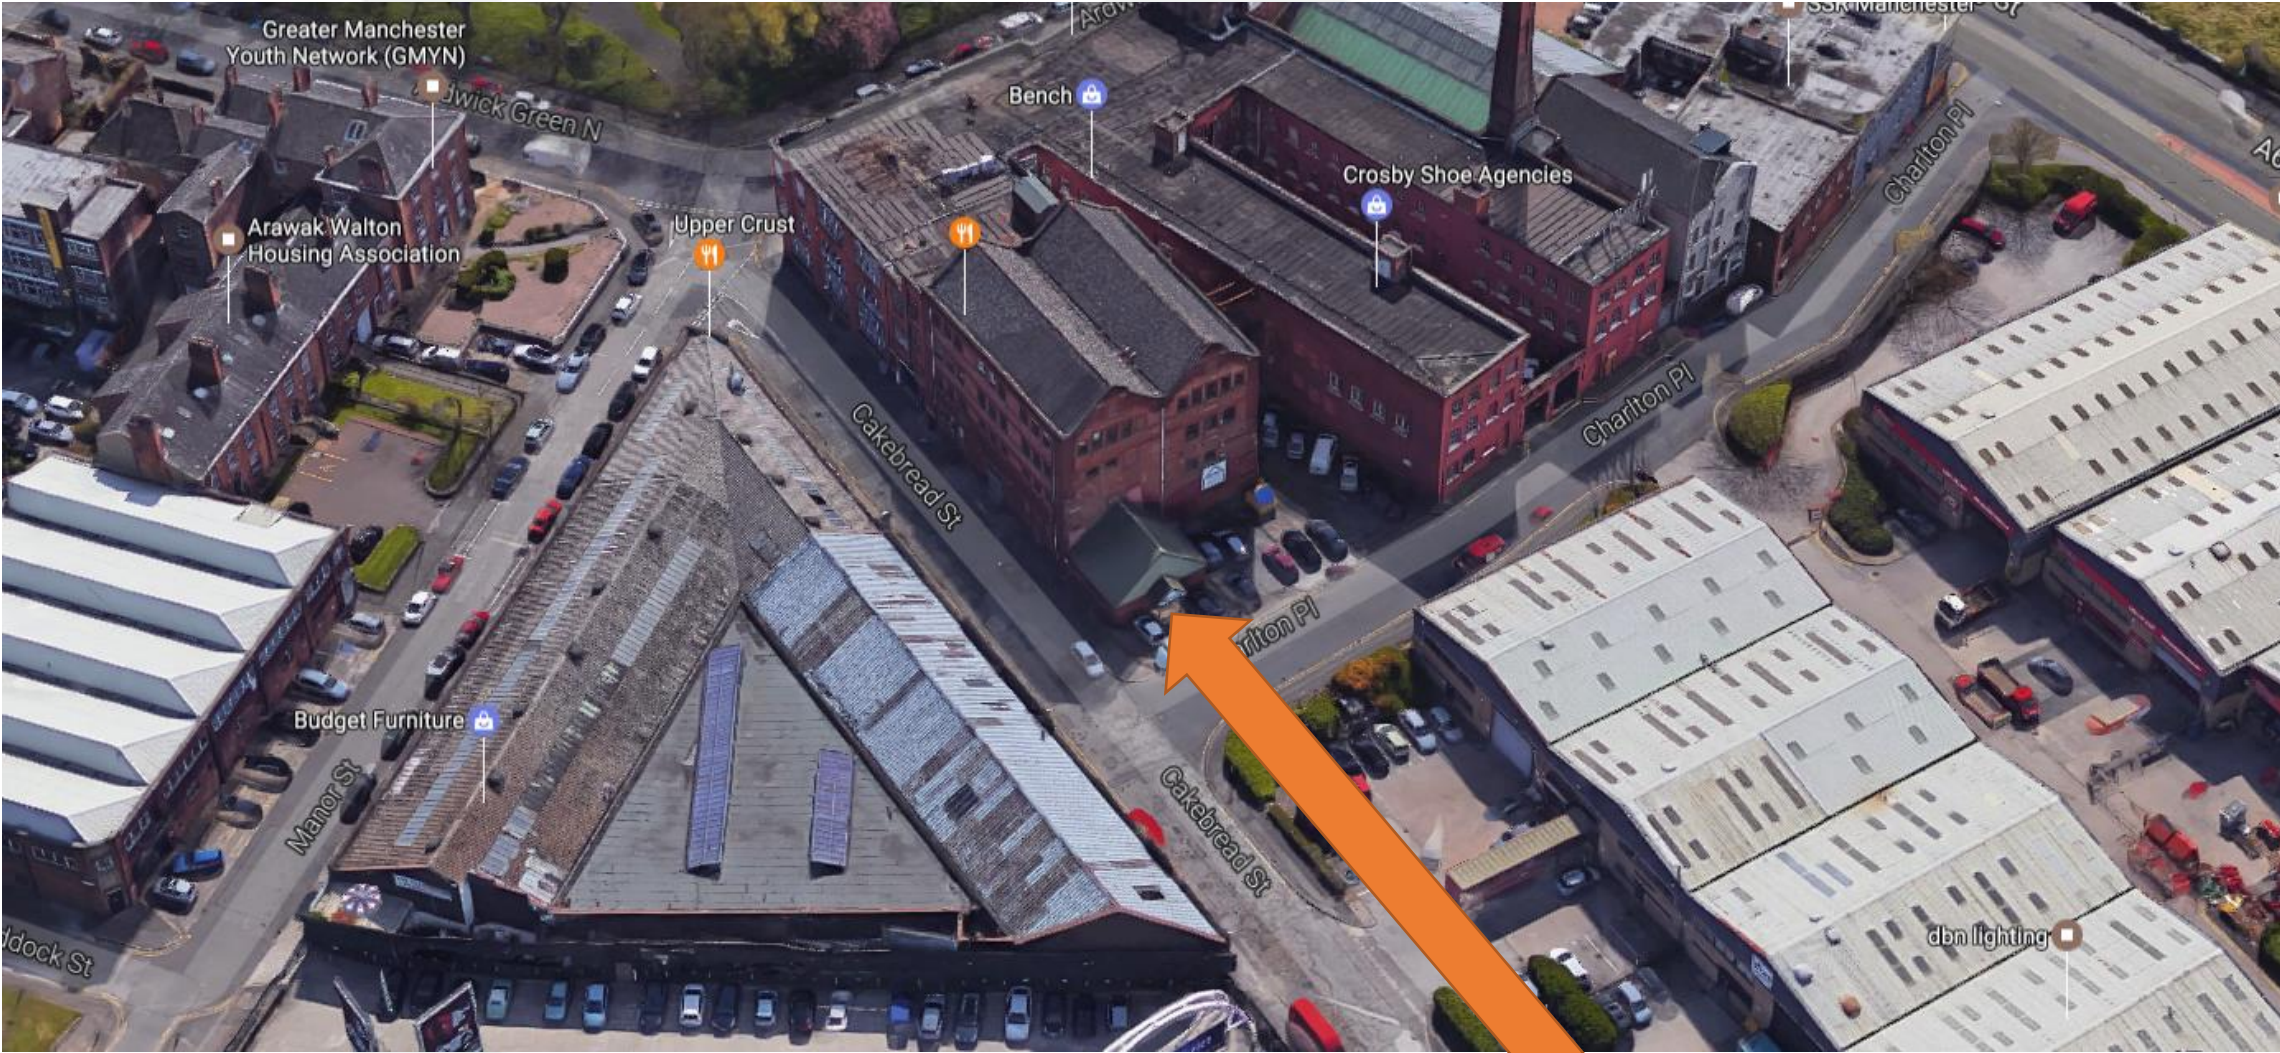

Progress Centre is located on the corner of Charlton Place & Cakebread Street

Main entrance & reception